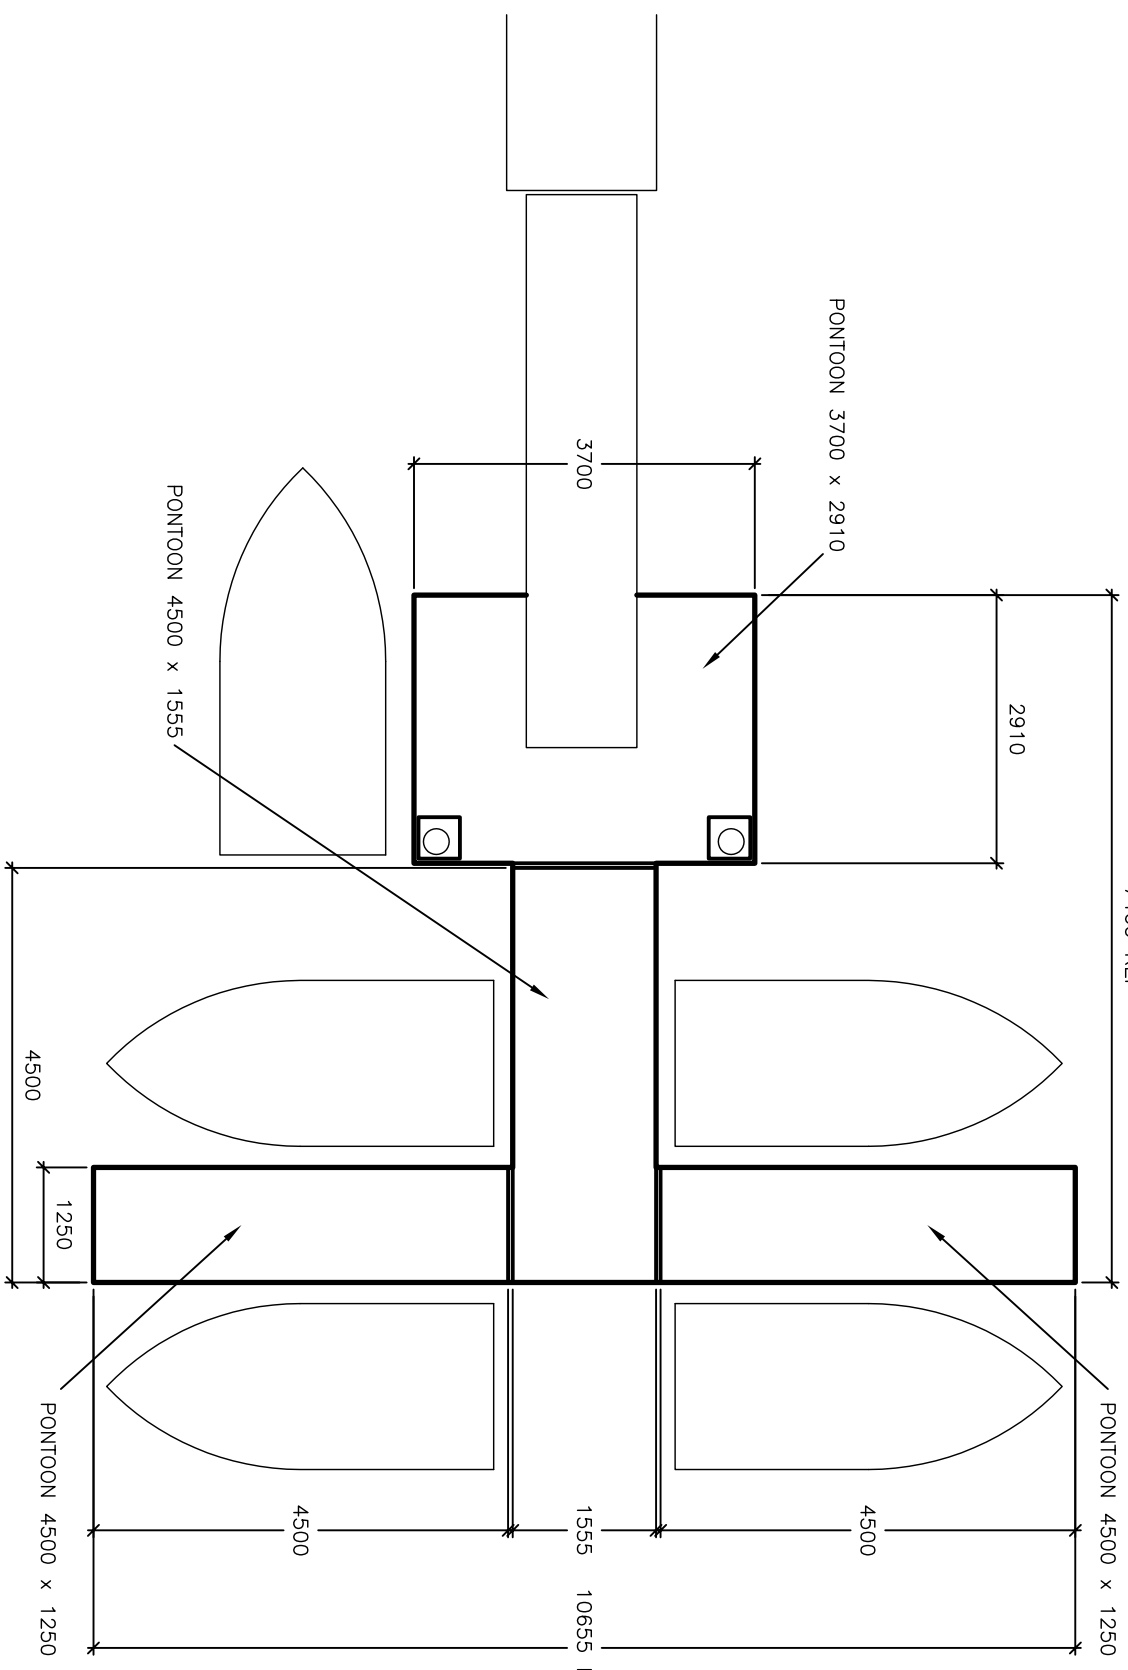

COPYRIGHT ALL RIGHTS RESERVED

7460 REF

DO NOT SCALE

**MARINE DOCK SYSTEMS  
PTY LTD**

**HAWKESBURY  
CONGO ASSN.**

**PONTON LAYOUT**

SCALE	N.T.S.	DRAWING No.
DRAWN	BJM	
DATE	5.5.97	<b>A4-1171</b>
REV	A	